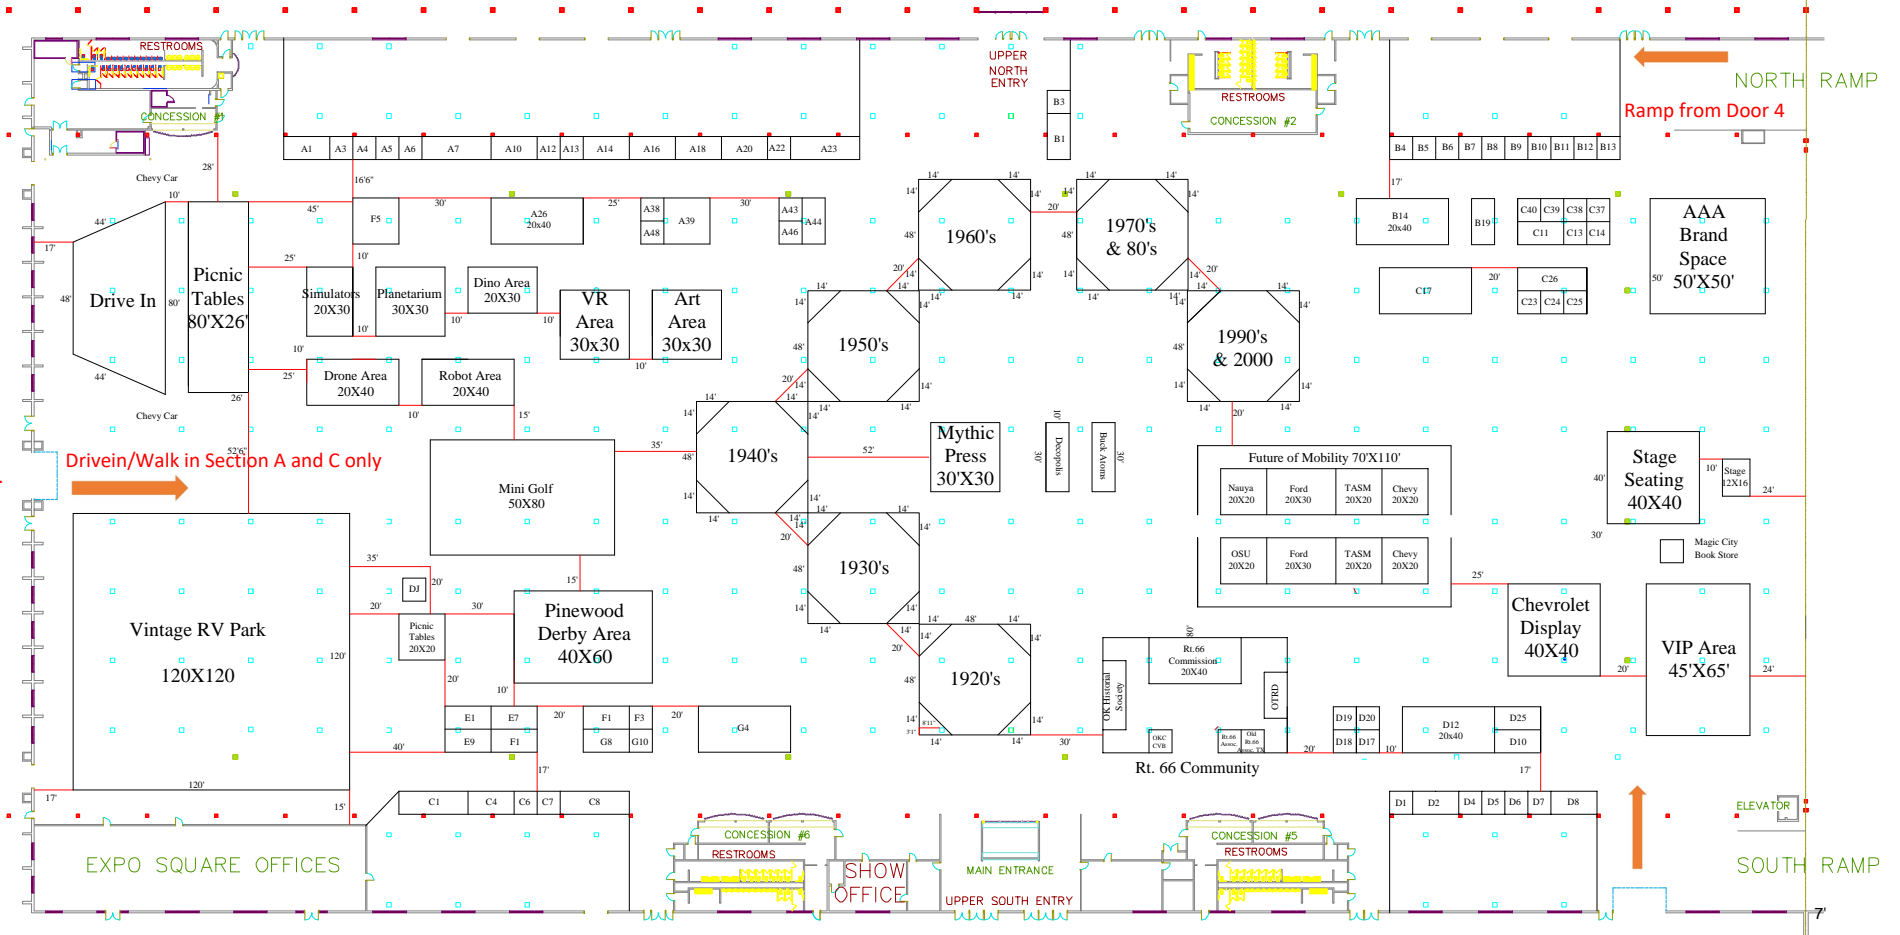

# AAA Rt. 66 Road Fest 2022

**Section A**  
Drive in Door 1  
Walk in North Main Entrance

North Upper Level  
Main Entrance  
(walk thru only)

**Section B (and some C)**  
Drive in Door 4 (enter Lower Level and drive up ramp)  
Walk in North Main Entrance

**Door 1**  
Drive in/Walk in Section A and C only

**NORTH RAMP**  
Ramp from Door 4

**Section C**  
Drive in Door 1 or walk in South Main Entrance

South Upper Level  
Main Entrance  
(walk thru only)

**Door 2**  
Section D, FOM, and Route 66 Commission  
Drive in Door 2 or walk in South Main Entrance